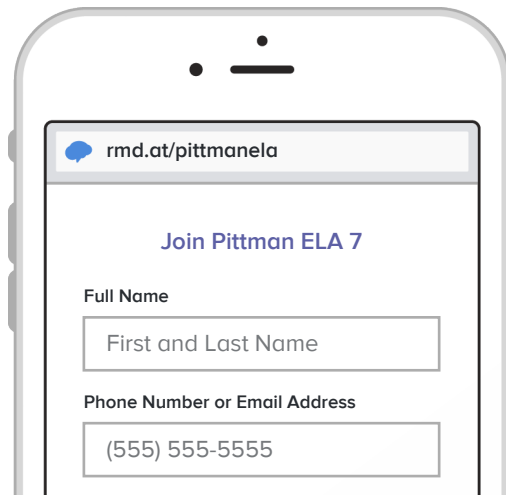

# Sign up for important updates from s. pittman.

Get information for **Parry McCluer Middle School** right on your phone—not on handouts.

Pick a way to receive messages for **Pittman ELA 7**:

**A** If you have a smartphone, get push notifications.

On your iPhone or Android phone, open your web browser and go to the following link:

[rmd.at/pittmanela](https://rmd.at/pittmanela)

Follow the instructions to sign up for Remind. You'll be prompted to download the mobile app.